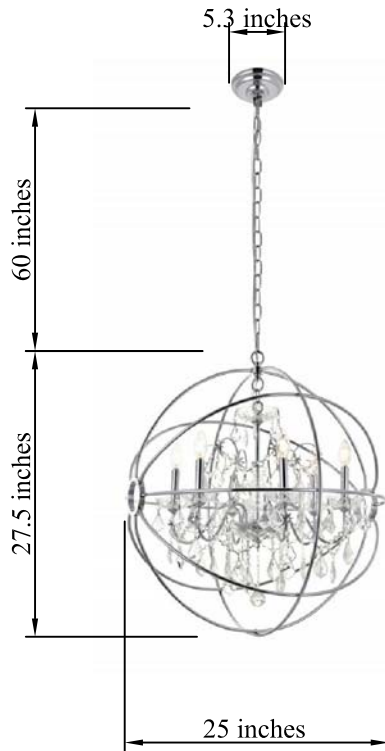

PRODUCT SPECIFICATION SHEET

CORDELIA COLLECTION

CORDELIA 6-Light Chrome Pendant Clear Crystal

Chrome
Item No:LD8801D25C

Black
Item No:LD8801D25BK

Black Gold
Item No:LD8801D25GB

Available Finishes

Dimensions

Canopy Size(in)	D5.3"H1.2"
Chain/Rod Length	60"
Length	N/A
Width	20"
Height	27.5"
Maximum Height	87.5"

Specifications

Finish	3 Finishes
Material	Iron / Glass / Crystal
Crystal / Glass Color	Clear
Type	Pendant
Hanging Device	Chain
Voltage	110-125V
Dimmable	No
Warranty	1 Year Limited
Shipment Type	Small Parcel

Bulb / Socket

Socket Type	E12
Number of Lights	6
Wattage/Bulb	40W
Included	No

Installation

Indoor/Outdoor	Indoor
Dry/Wet/Damp	Dry
Weight	19.1 LBS
Wire Length	116"
Safety Rating	UL Listed